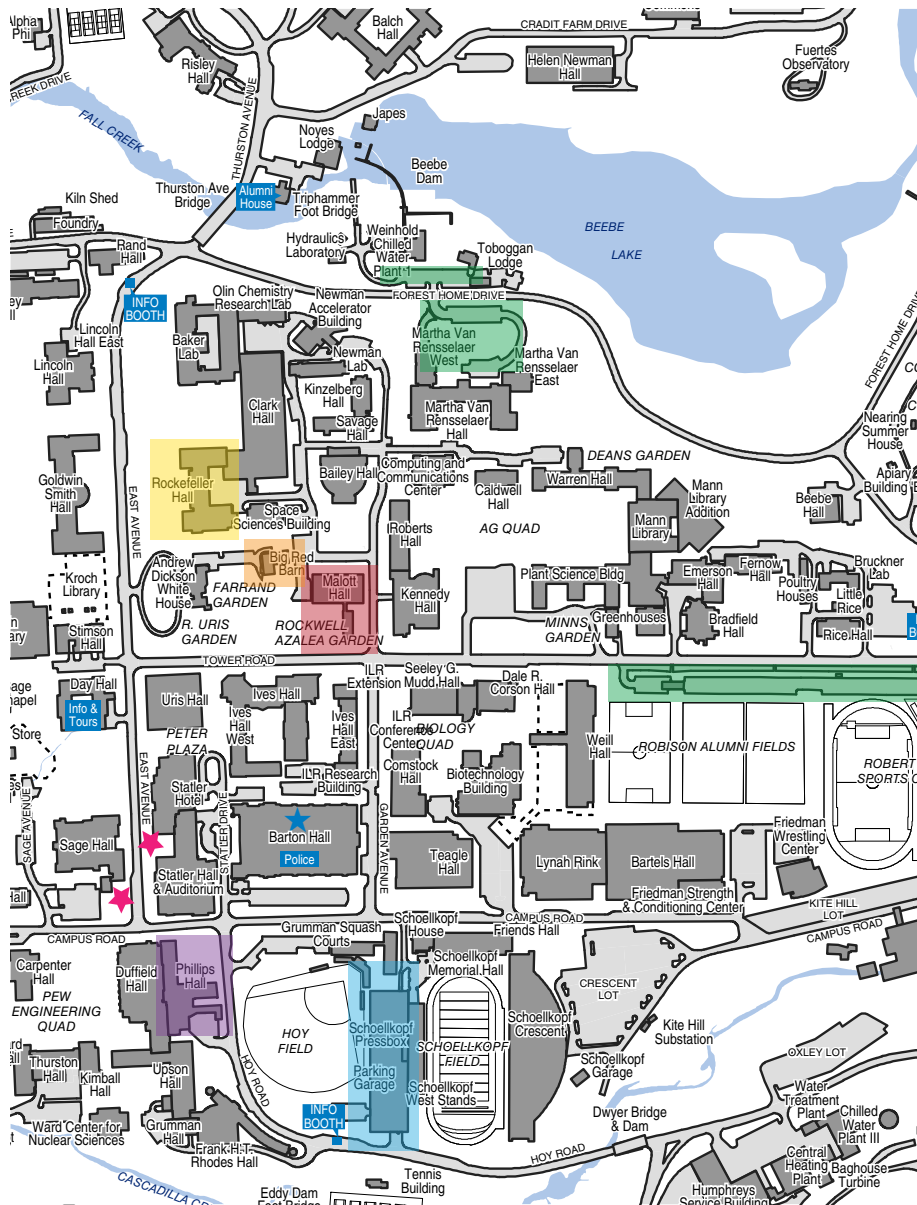

Cornell University - AMS Special Session

10-11 September 2011

Central Campus Map

- Malott Hall -- Invited addresses, some special sessions
- Big Red Barn -- Saturday evening reception
- Rockefeller Hall -- More special sessions
- Phillips Hall -- More special sessions
- Preferred parking garage
- Additional parking -- be sure to check signs
- Bus stop for Route 30 bus -- see www.tcatbus.com